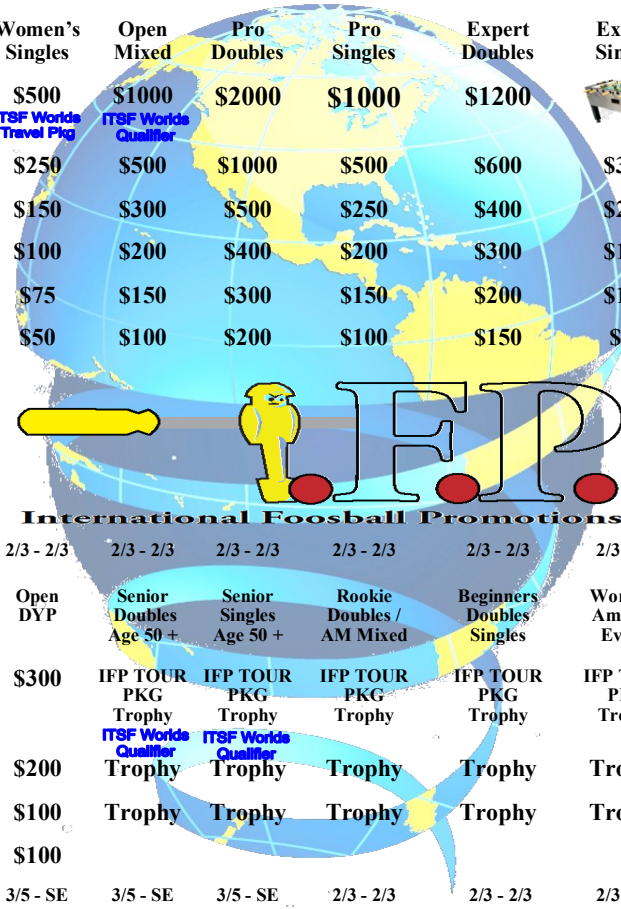

INTERNATIONAL FOOSBALL PROMOTIONS AND TORNADO TABLE SOCCER PRESENT THE

**WIN TORNADO T3000
FOOSBALL TABLES -
ES, AS & RS
BONUS "OS PLAYOFF"**

\$100,000

**TORNADO CHAMPIONSHIPS
of Professional Foosball**

August 29 - September 3, 2018

9th - 16th prize money will be added with 600 players. More Players More Money!

Open Singles Handicapped Table Playoff - The top 4 finishing Masters (under 5501) and 28 other players in a 2/3 SE playoff!