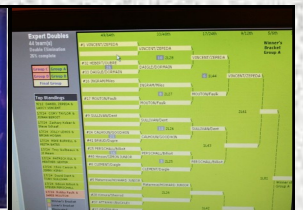

Stop automatically taking points away from those who go out in 2 or 3 rounds. Most of these players are supposed to lose early so instead, focus on players who exit before they are supposed. In other words, do not punish players for their skill level but rather punish them for failing to live up to their skill level or at least their seeding. At the same time, identify those who do better than expected and reward them with earned points even if they do not finish in the money.

Establish a formula for measuring the strength of an event based on the number of players and the quality of the players who are in the event so the points awarded to the event winners are based on the overall strength of the competition. This is an important step in trying to bring local and regional events online into the same database as national events.

Make it simple enough so it does not require heavy investment into software development or lock out non-IFP events. The system must have an easy interface with other sophisticated as well as not so sophisticated software.

The committee will provide additional detail as these ideas are further developed into a working system.

Happy holidays!
Ahmad Shadman

**IFP PRO TOUR HAS IT ALL! TORNADO TABLES
GREAT STAFF, EVERPLAY SOFTWARE
AND SCORE BOARDS FOR PIT MATCHES!**